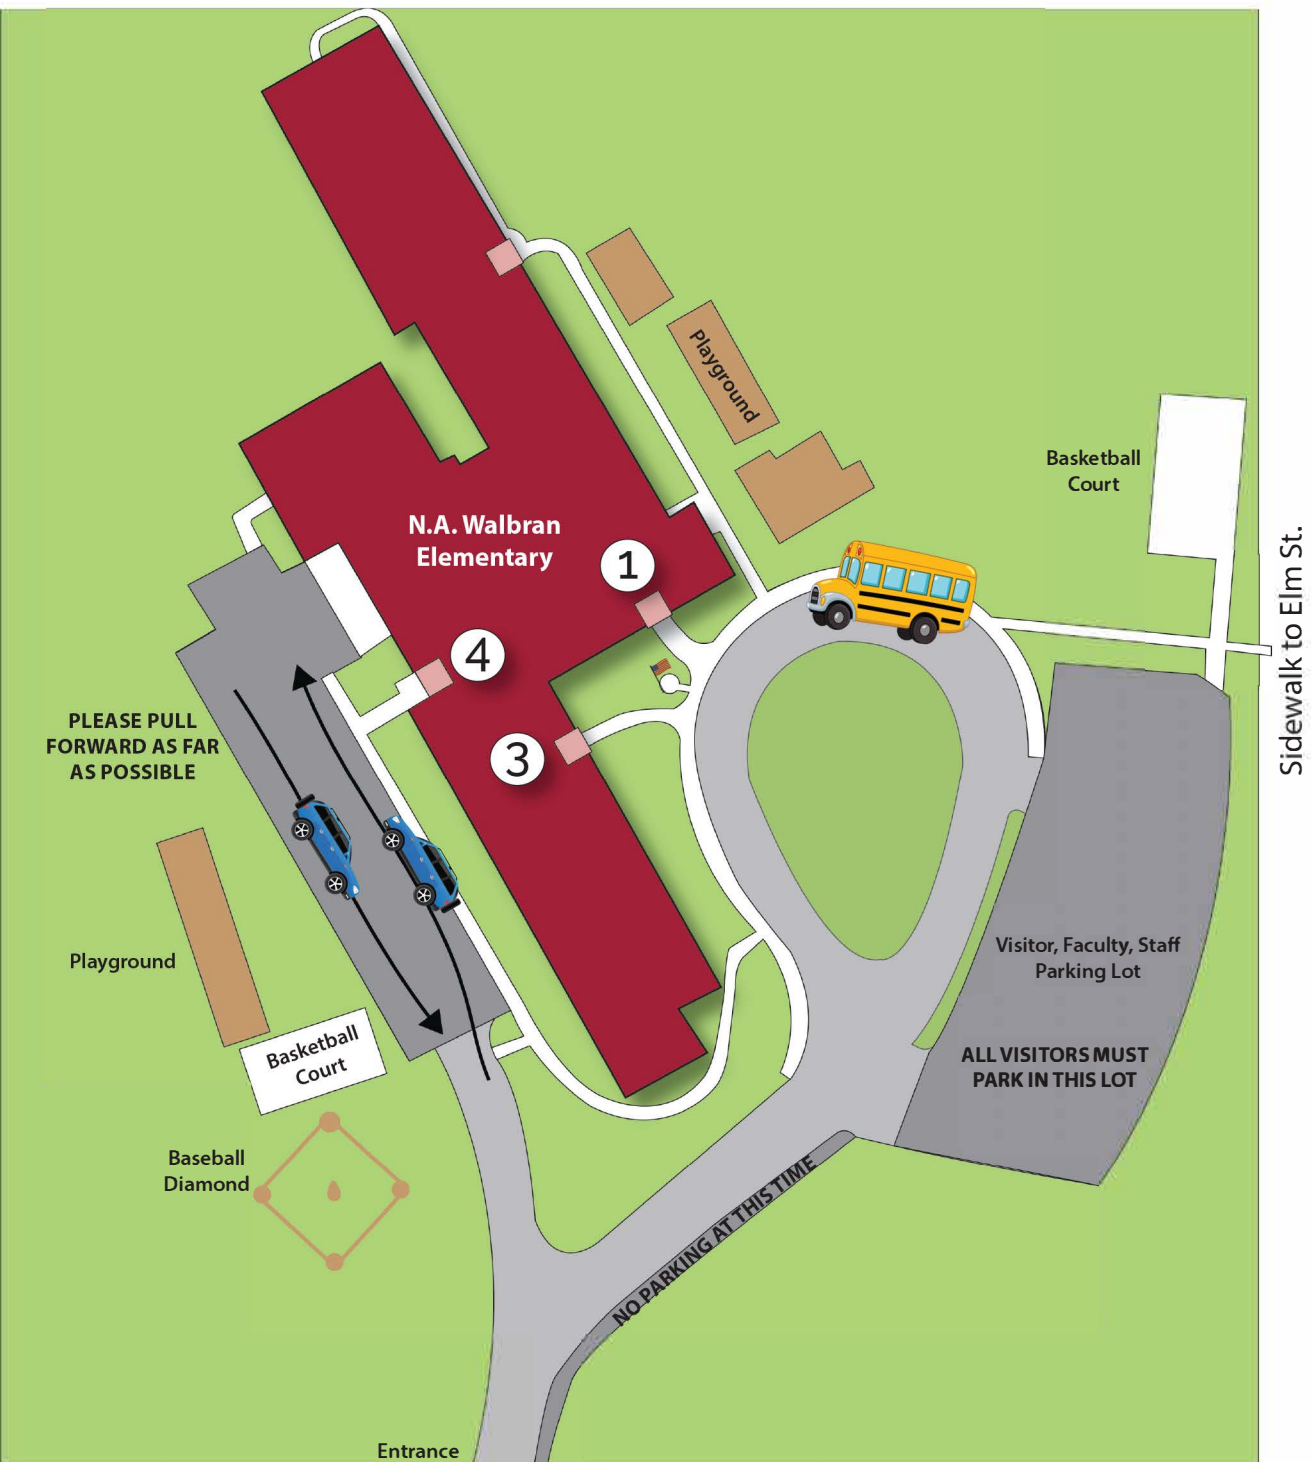

Student Drop-off/Pick-up

State Route 69

- 1 Main Door**
PK-Grade 3 Bus Entry and pick-up/drop-off late arrivals and early pick-up in order to sign students in and out
- 3 Secondary Wing Door**
Grades 4, 5 & 6 Bus Entry
- 4 Drop-off and pick-up at school**
Arrival 8:30-8:50 a.m., dismissal to cars and walker dismissal around 3:10 p.m.

All faculty, staff and visitors must undergo a temperature check prior to entering the building at each respective entrance.

-  Driveway around school building
-  Parking Area